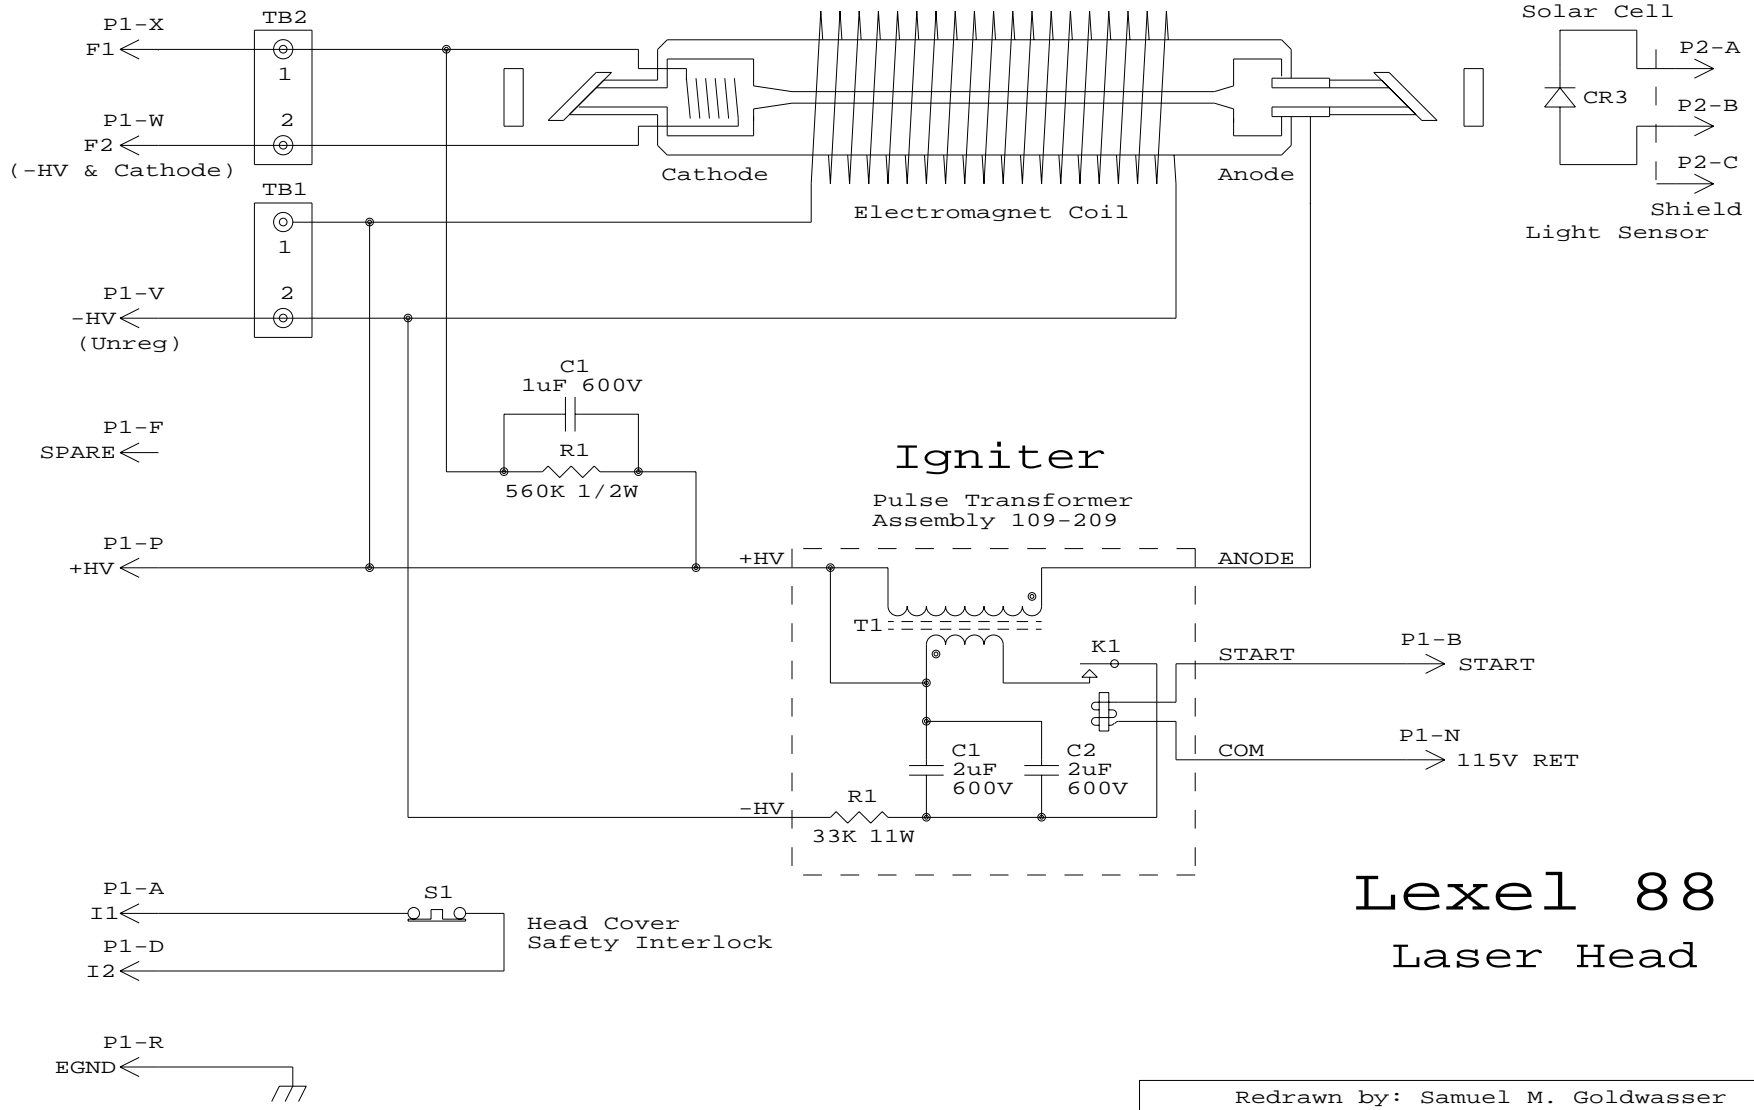

Laser Tube and Magnet Assembly

Lexel 88 Laser Head

Redrawn by: Samuel M. Goldwasser		
sam@repairfaq.org		
Title Lexel 88 - Laser Head		
Size	Document Number	REV
A	LEXEL-88-HEAD	1.1
Date:	December 16, 2001	Sheet 3 of 3