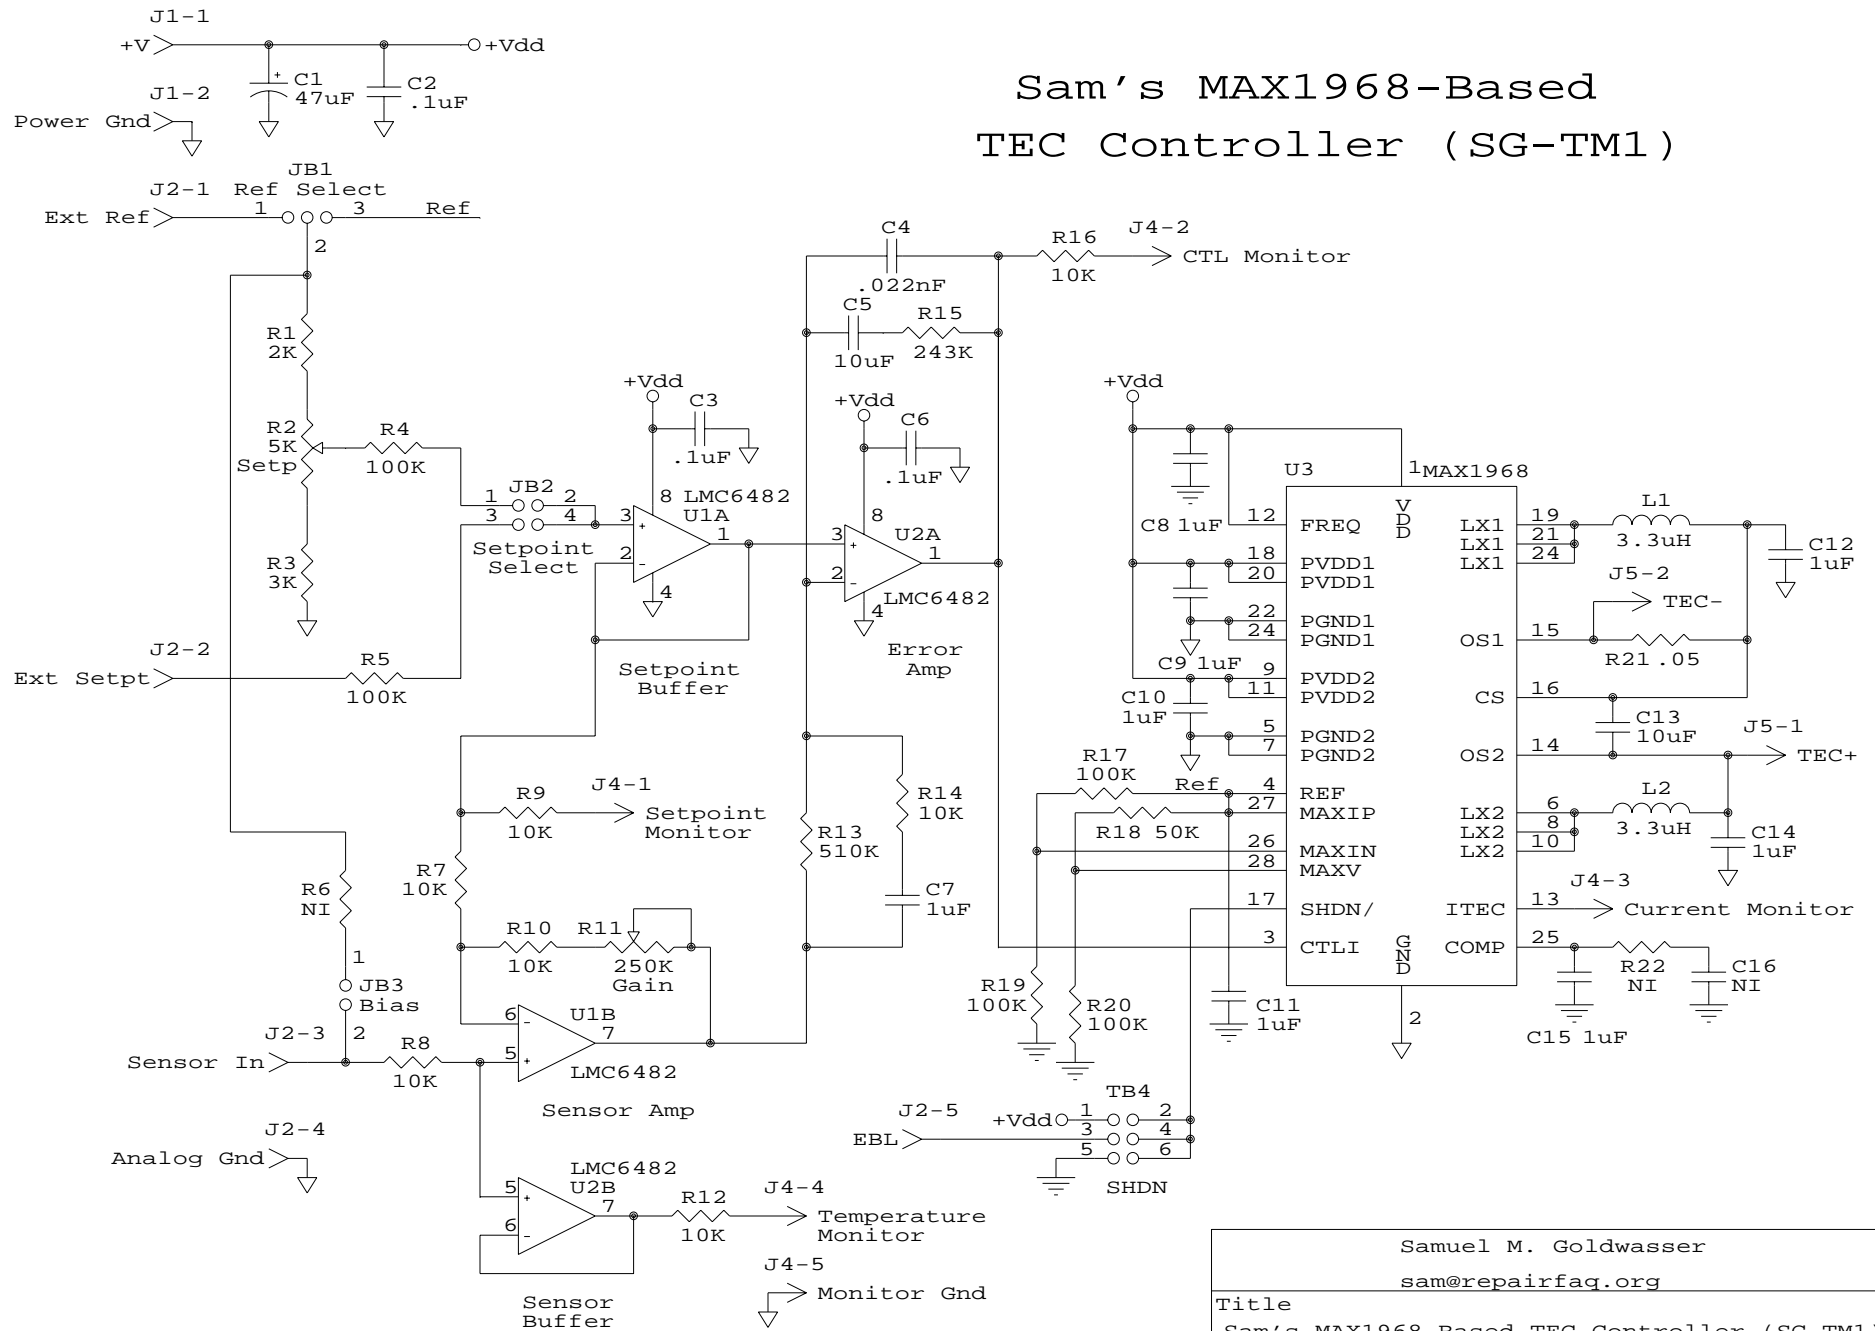

# Sam's MAX1968-Based TEC Controller (SG-TM1)

Samuel M. Goldwasser		
sam@repairfaq.org		
Title		
Sam's MAX1968-Based TEC Controller (SG-TM1)		
Size	Document Number	REV
A	SGTM1-SCH	0.1
Date:	March 6, 2005	Sheet 1 of 1